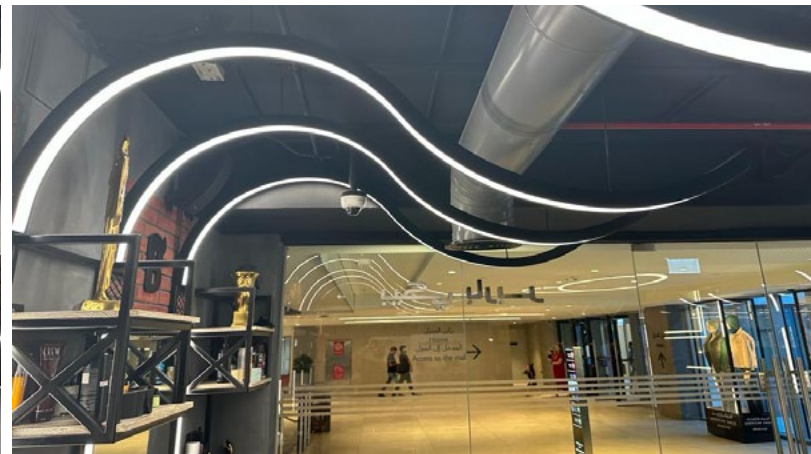

BEAKY BARBER