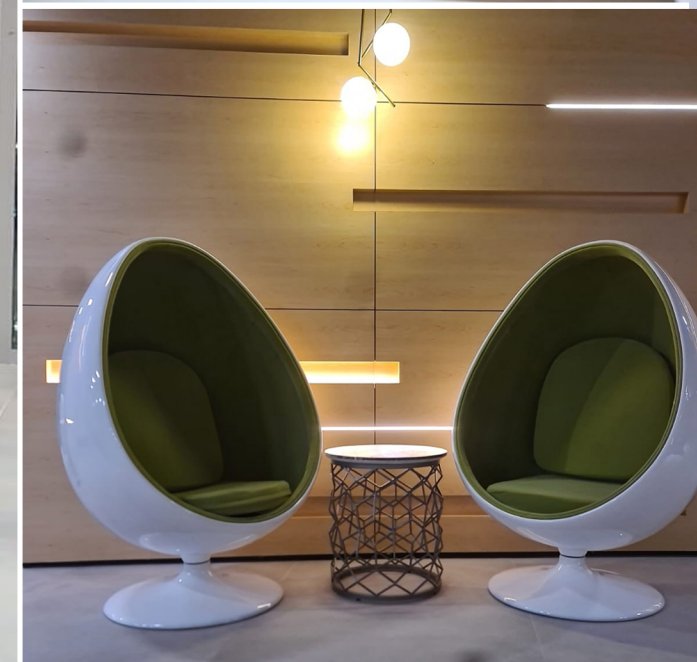

DORIAN OFFICE