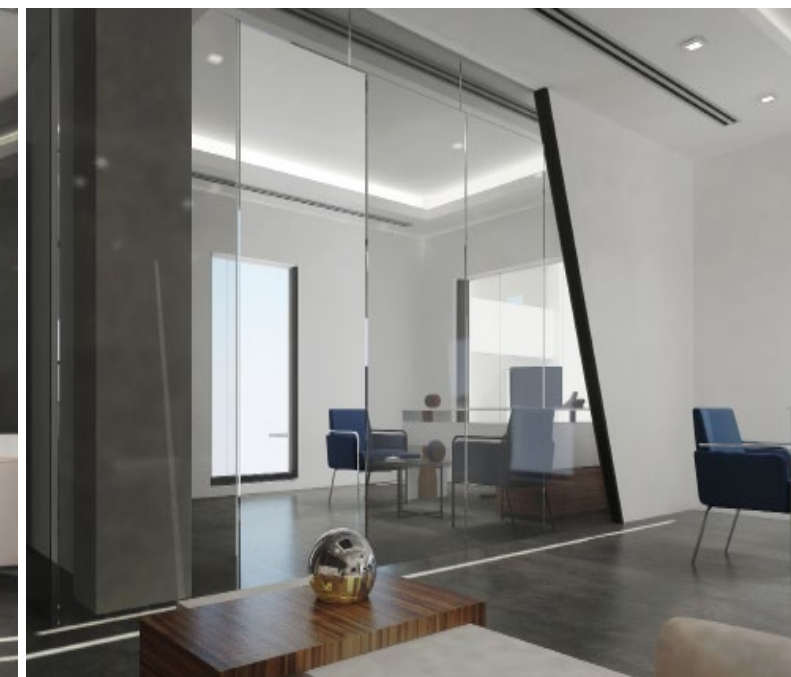

Catter Beller at Sharjah

The office design reflects our vision of a modern and elegant workspace that combines functionality with aesthetic appeal. The space is adorned with contemporary furniture, including modern chairs and a simple table, ensuring comfort and sleek. The Minimal wall designs add a touch of sophistication

This design aims to create an environment conducive for productivity and creativity, with a focus on modern aesthetics and functional elements. The sleek lines and contemporary elements are carefully chosen to provide both visual appeal and practicality for everyday use