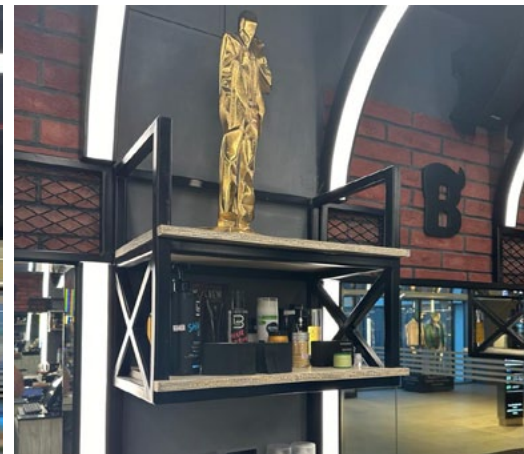

BEAKY BARBER