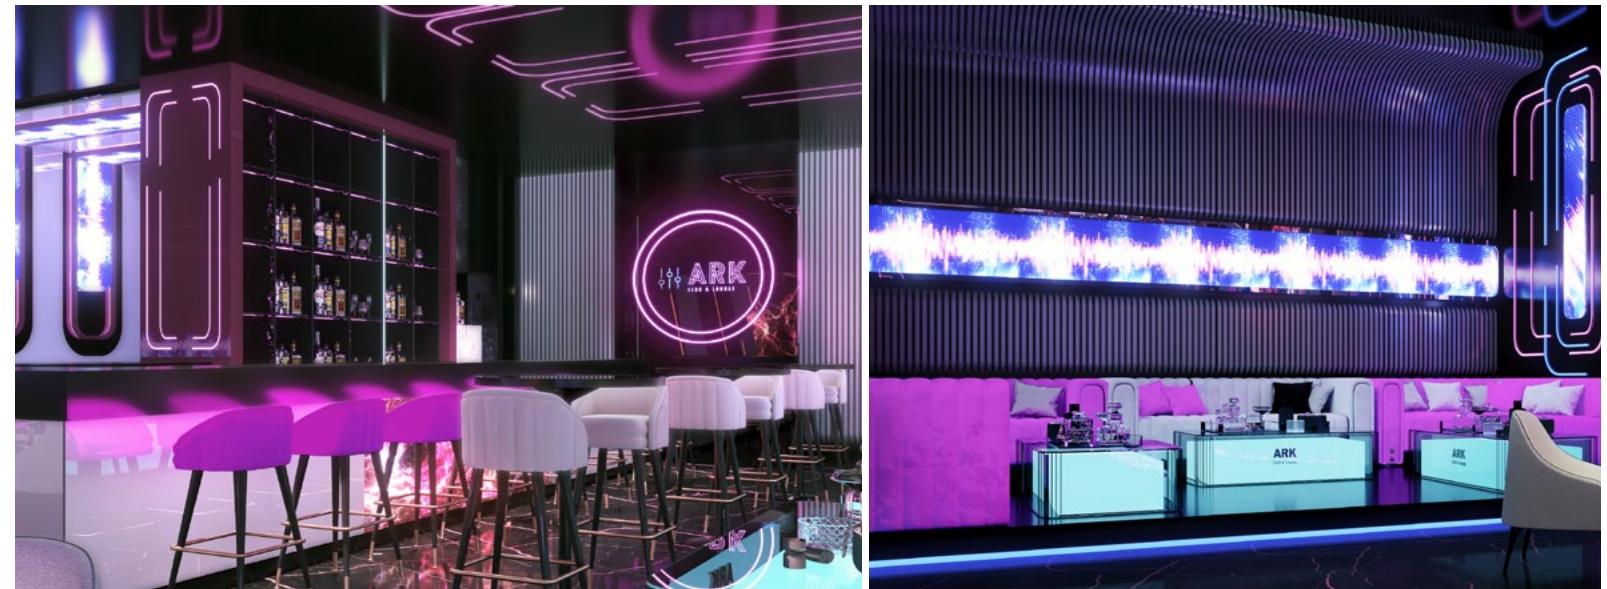

01

Coffee Shop at Dubai

The lush greenery adds a natural and refreshing touch to the space, creating a serene and inviting atmosphere. The elegant furniture selection complements the overall aesthetic, enhancing the luxurious feel of the restaurant. It's a beautiful blend of comfort and style, making it an ideal setting for a memorable dining experience.

ARK Club at Dubai

The VIP lounge designed as a modern and stylish space, perfect for social gatherings. It's illuminated by vibrant neon lights that create an energetic and exclusive atmosphere. The contemporary furniture is well-suited for comfort and socializing, while the overall design exudes a sense of luxury and sophistication. The inclusion of a robot statue and a digital wall displaying dynamic visual art adds a futuristic touch to the lounge, making it a unique and enticing environment.