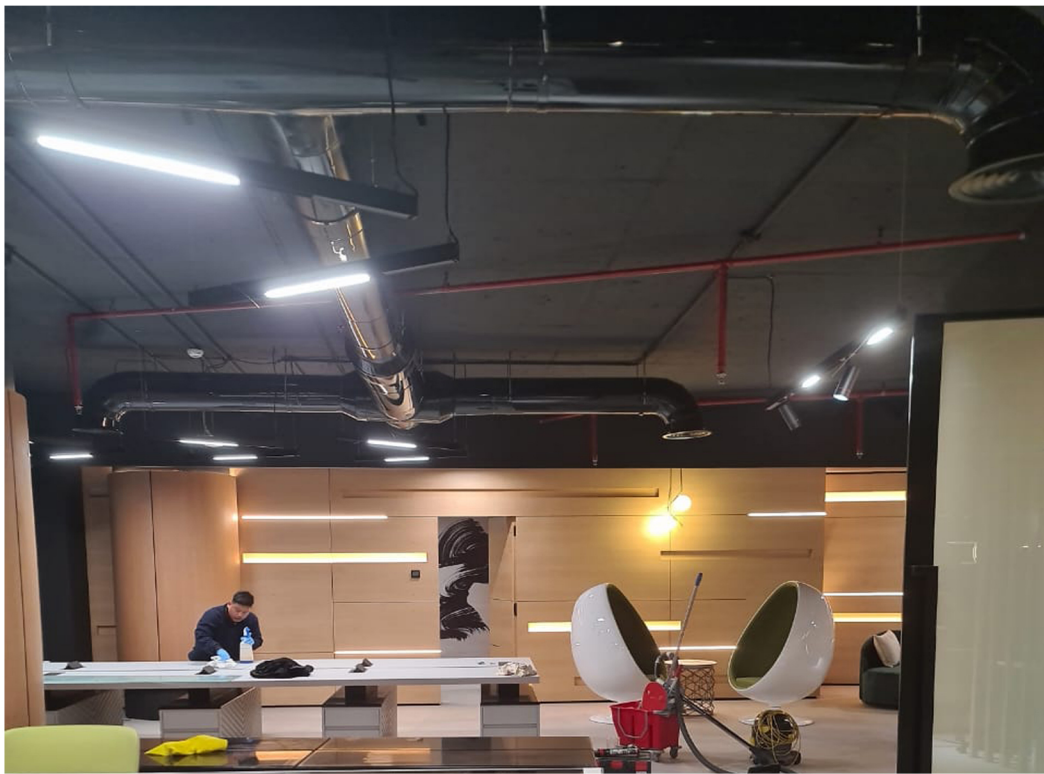

DORIAN OFFICE