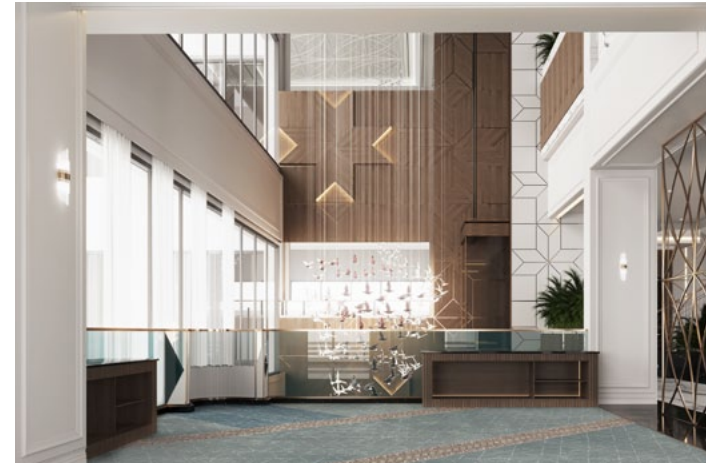

Signature Villa In Abu Dhabi

modern luxury Design. With high ceilings that enhance the sense of space, elegant furniture that offers both comfort and style, and sophisticated lighting that sets the perfect ambiance, The thoughtful arrangement and choice of decor create an aesthetically pleasing and comfortable environment, ideal for relaxation and hosting guests.